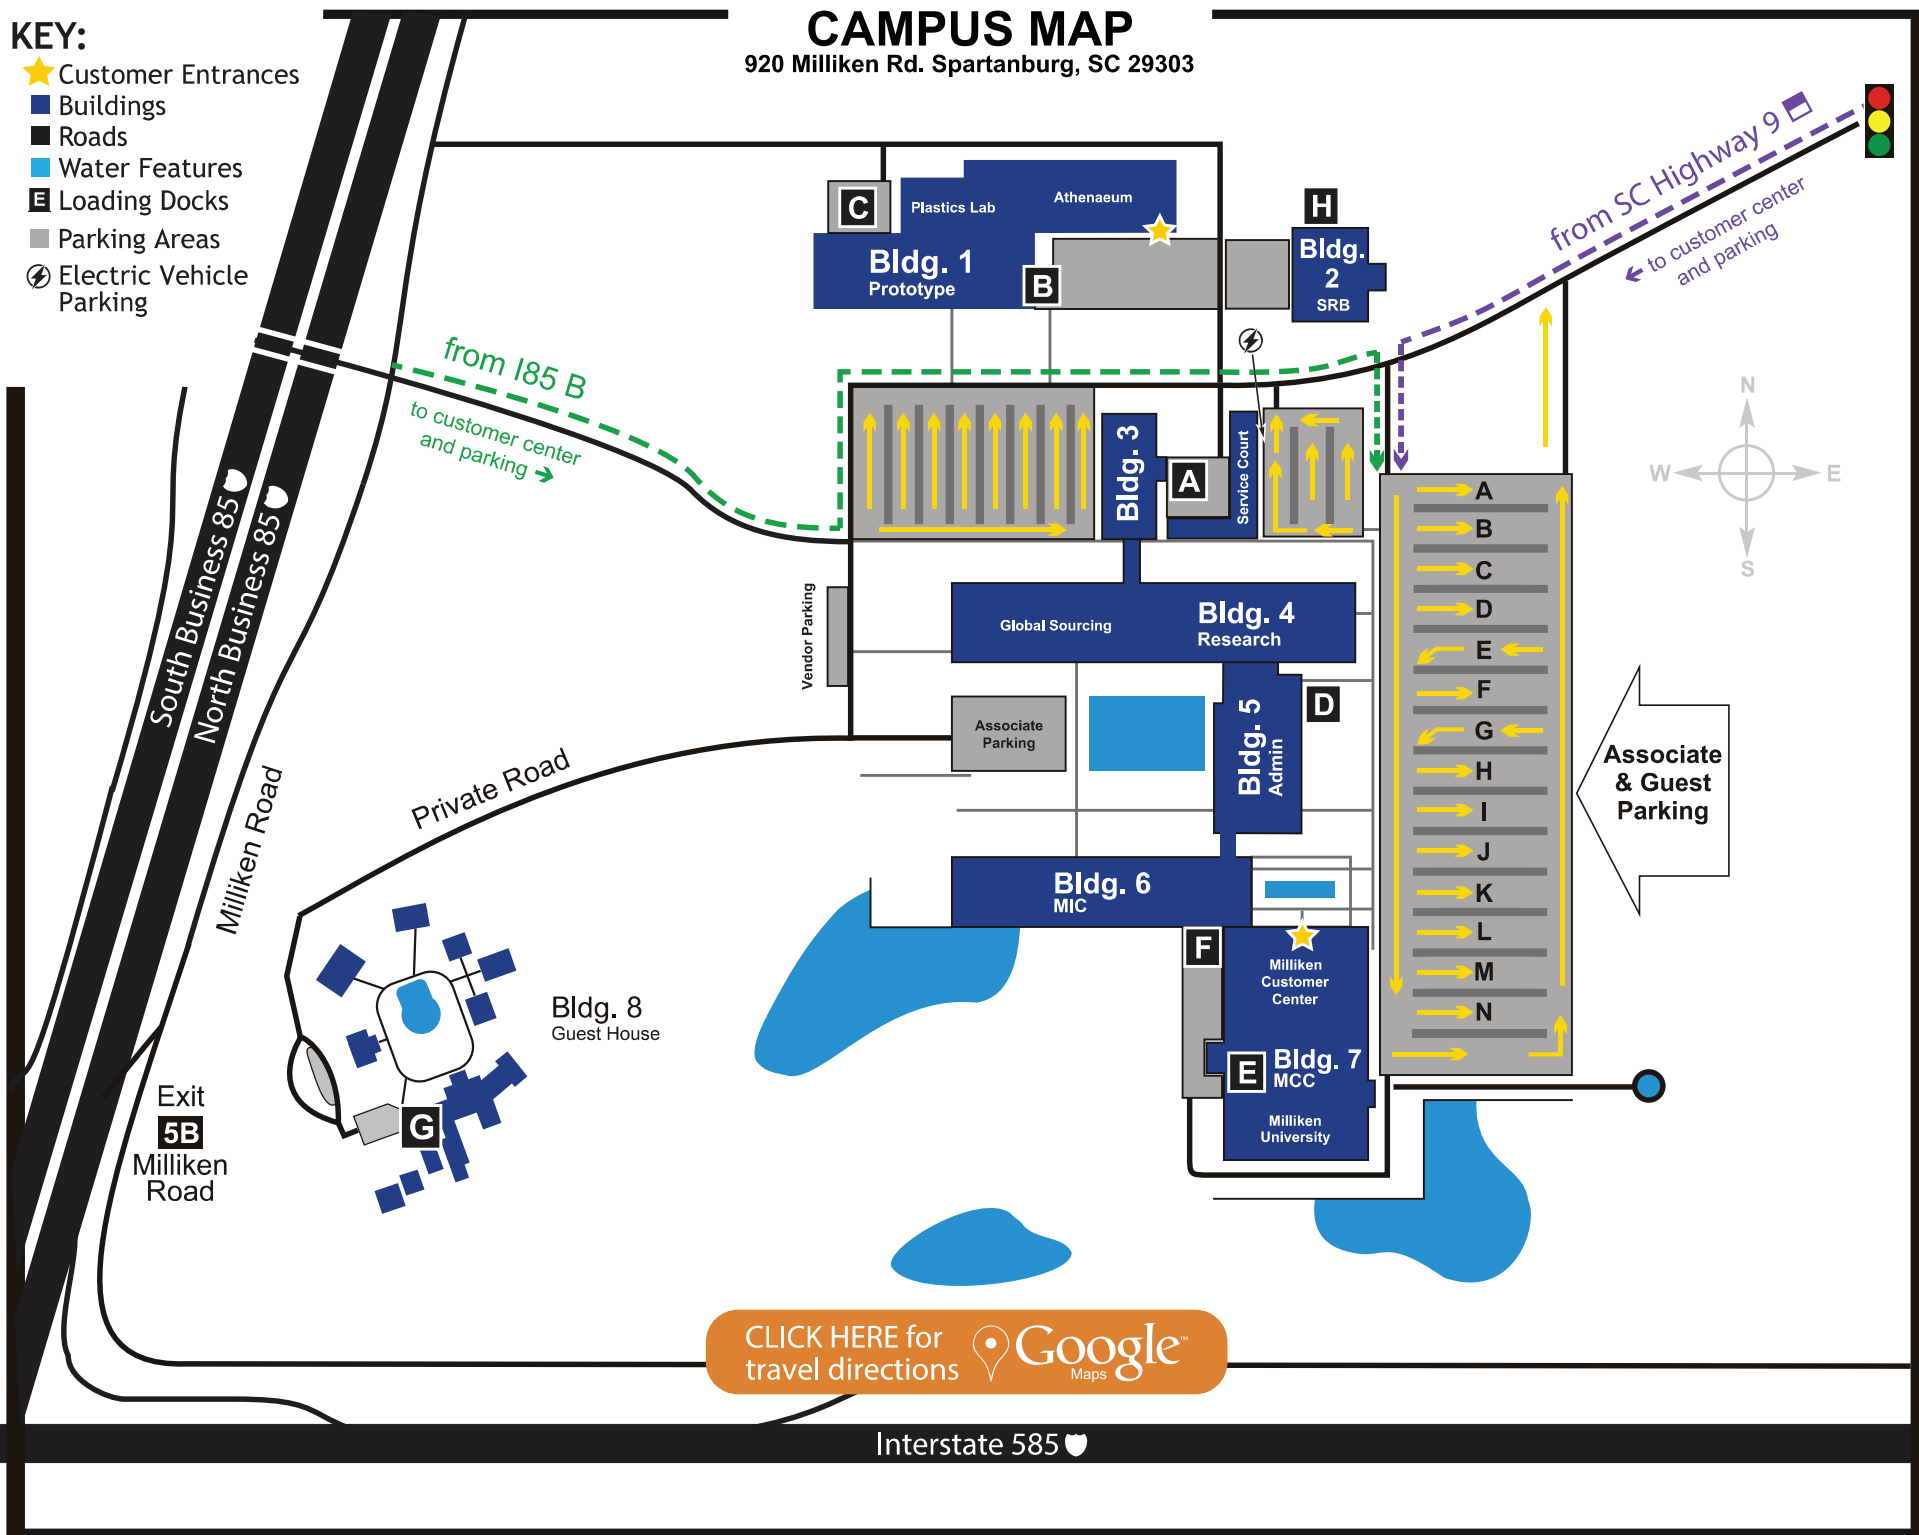

KEY:

- ★ Customer Entrances
- Buildings
- Roads
- Water Features
- ⓔ Loading Docks
- Parking Areas
- ⚡ Electric Vehicle Parking

CAMPUS MAP

920 Milliken Rd. Spartanburg, SC 29303

CLICK HERE for travel directions 

Interstate 585 

KEY:

- Buildings
- Roads
- Water Features
- Customer Entrance
- Loading Dock
- Parking

LOCATION 2
 Specialty Research
 Prototype
 Shop & SVC Court
 Research (Center & Elec. Engineering)

LOCATION 3
 Research (west)
 Admin (upper)
 MIC (Upper)
 MCC Corp. Systems
 Guest House

LOCATION 1
 Research (east)
 Admin. (lower)
 MIC (lower)
 MCC (most)

Interstate 585

The Roger Milliken Research and Customer Center
EMERGENCY EVACUATION AREAS

KEY:

- Buildings
- Roads
- Water Features
- ★ Customer Entrance
- ⓔ Loading Dock
- Parking

The Roger Milliken Research and Customer Center
TRAILS LOCATIONS