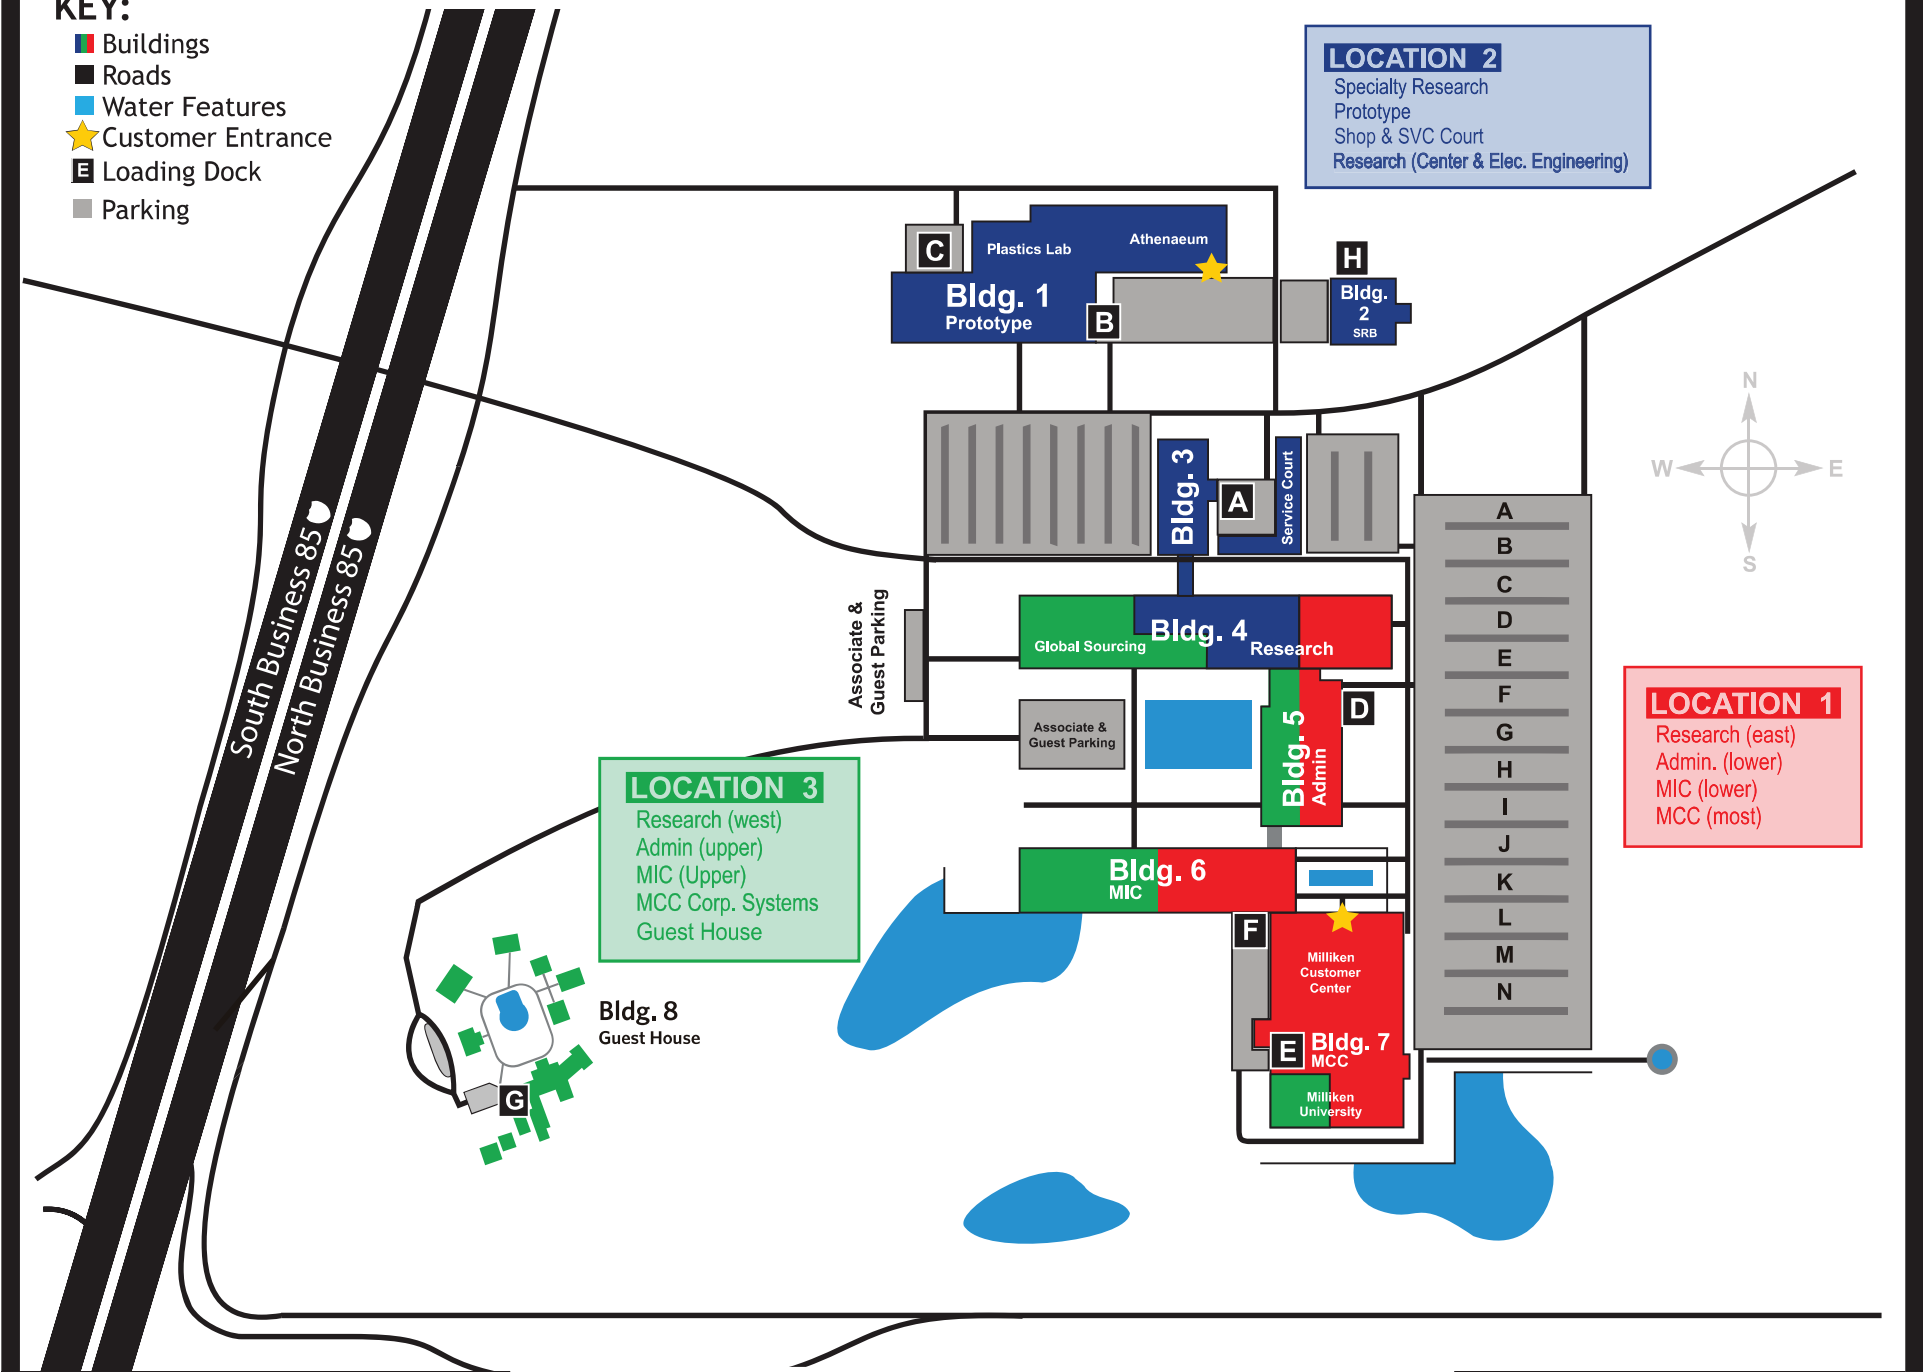

KEY:

- ★ Customer Entrances
- Buildings
- Roads
- Water Features
- ⓔ Loading Docks
- Parking Areas
- ⚡ Electric Vehicle Parking

CAMPUS MAP

920 Milliken Rd. Spartanburg, SC 29303

CLICK HERE for travel directions 

Interstate 585 

KEY:

- Buildings
- Roads
- Water Features
- Customer Entrance
- Loading Dock
- Parking

LOCATION 2
 Specialty Research
 Prototype
 Shop & SVC Court
 Research (Center & Elec. Engineering)

LOCATION 3
 Research (west)
 Admin (upper)
 MIC (Upper)
 MCC Corp. Systems
 Guest House

LOCATION 1
 Research (east)
 Admin. (lower)
 MIC (lower)
 MCC (most)

Interstate 585

The Roger Milliken Research and Customer Center
EMERGENCY EVACUATION AREAS

KEY:

- Buildings
- Roads
- Water Features
- ★ Customer Entrance
- ⓔ Loading Dock
- Parking

The Roger Milliken Research and Customer Center
TRAILS LOCATIONS